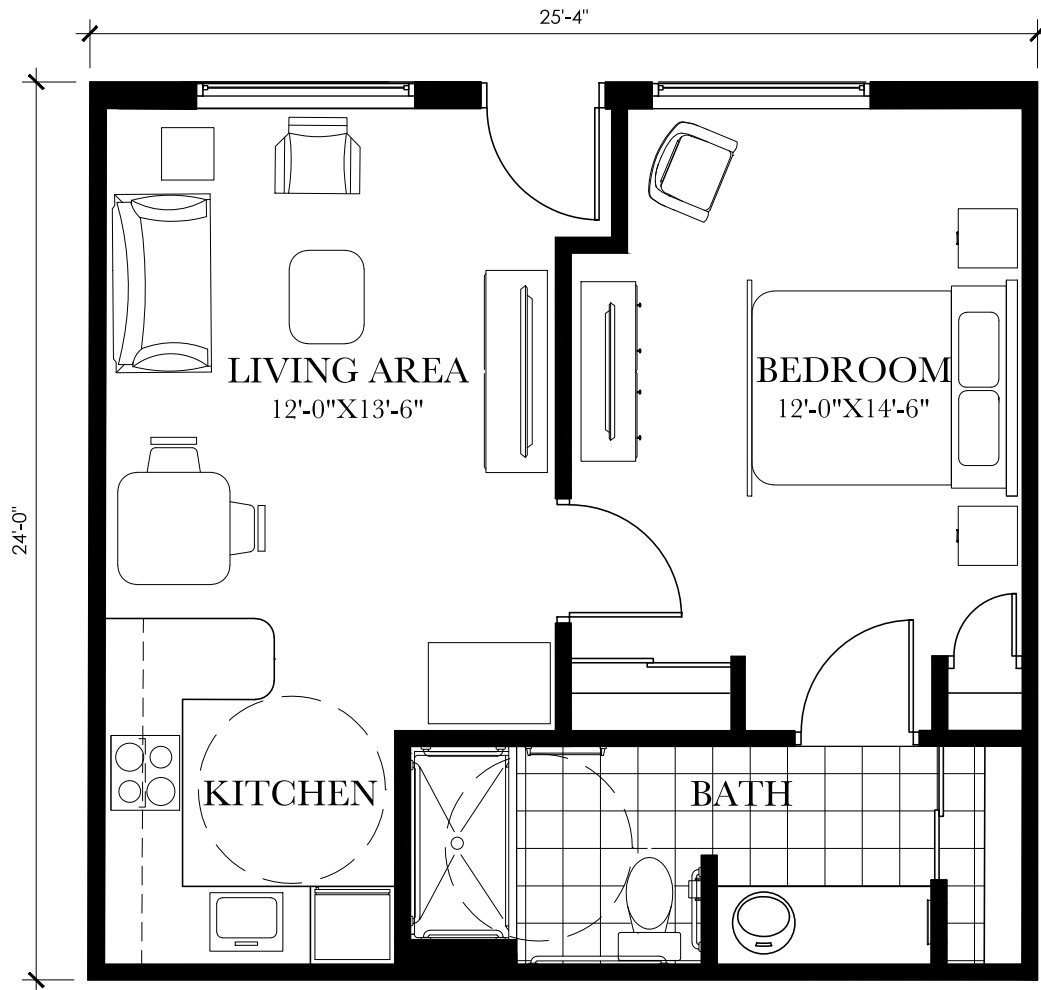

PARK TERRACE

AT GREENWAY

a senior living community

The Phoenician

1 BEDROOM

608 SF

independent living